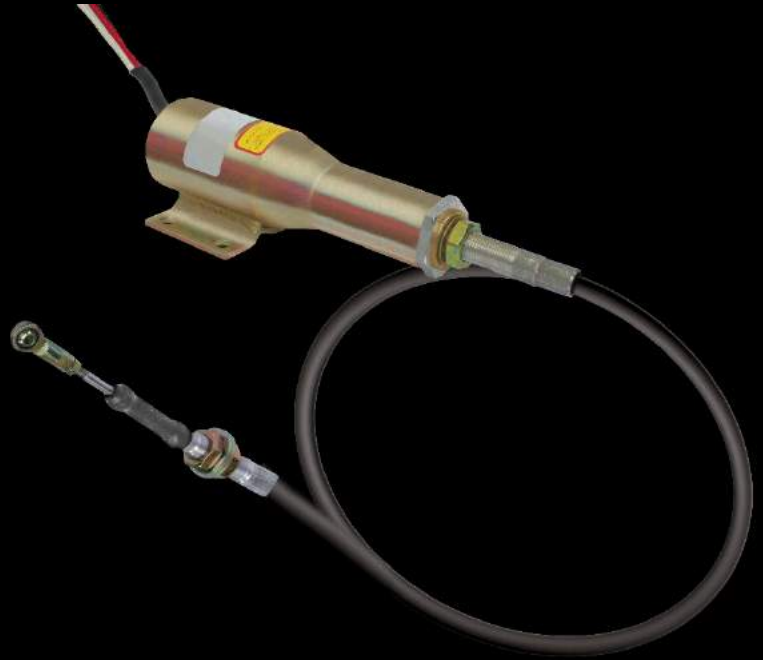

I.G.W.T.
START SOLENOID®

N/P IDM180CHSS VCD 12 *Remote Cable Link
N/P IDM180CHSS VCD 24 *Remote Cable Link